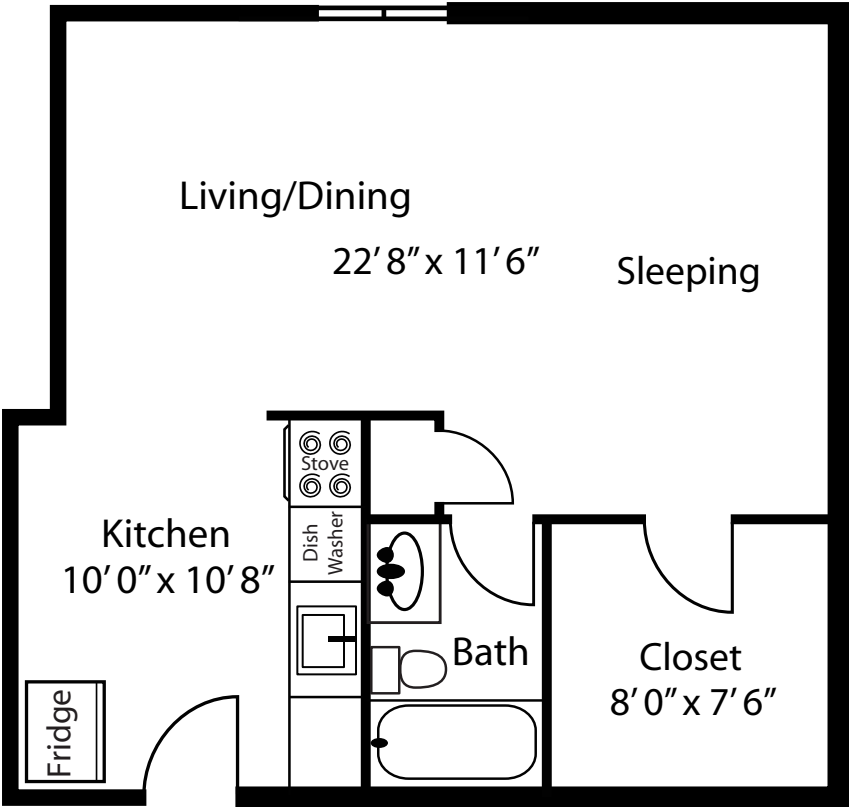

ROCKINGHAM VILLAGE A P A R T M E N T S

Studio

Bed	1
Bath	1
Sq. Ft.	570

NOT TO SCALE.

Plans, dimensions and features shown are approximate and are subject to change without notice or obligation. Variations may occur depending, for example, on construction variances, location of unit and/or mechanical or structural requirements.