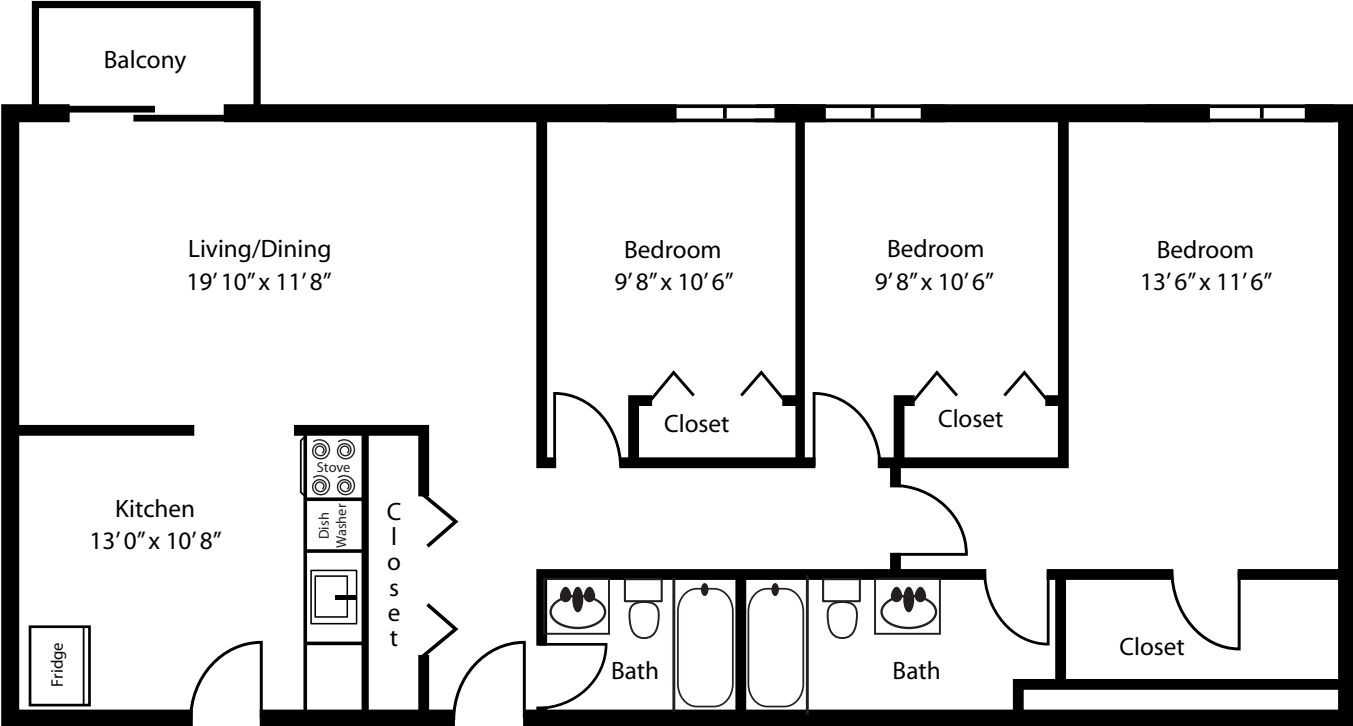

ROCKINGHAM VILLAGE A P A R T M E N T S

Three Bedroom

Bed	3
Bath	2
Sq. Ft.	1,216

NOT TO SCALE.

Plans, dimensions and features shown are approximate and are subject to change without notice or obligation. Variations may occur depending, for example, on construction variances, location of unit and/or mechanical or structural requirements.