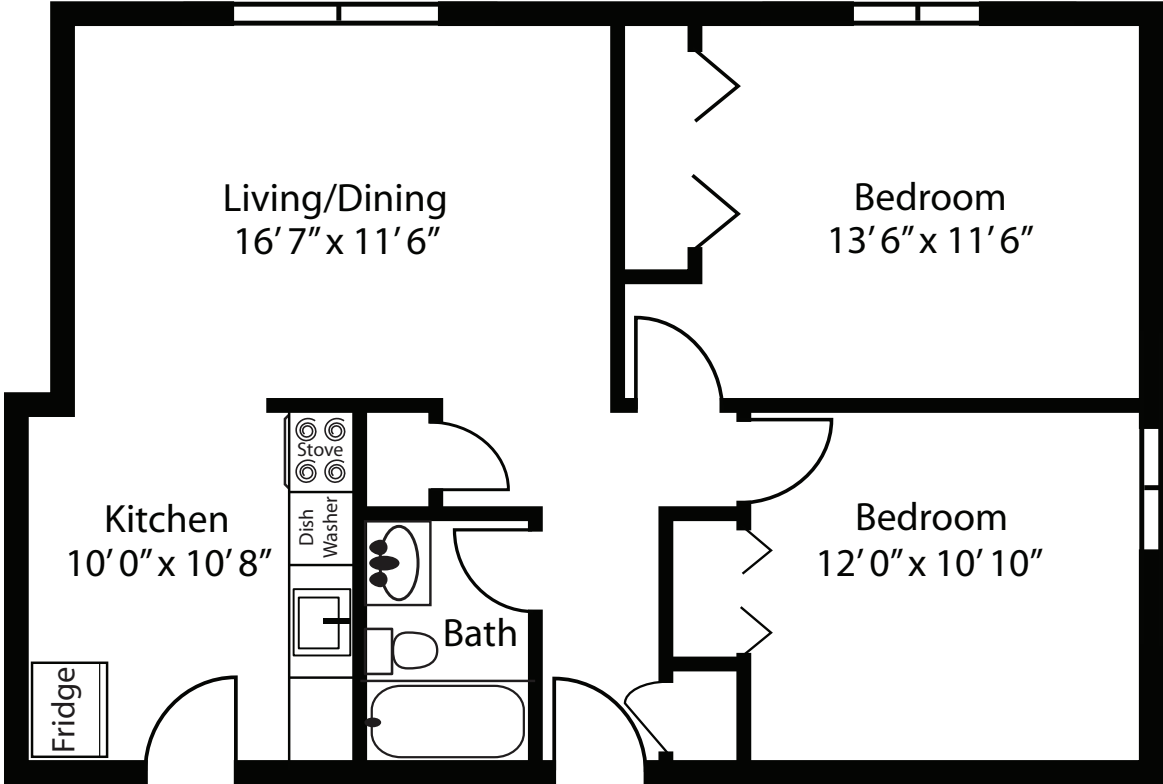

ROCKINGHAM VILLAGE APARTMENTS

Two Bedroom

Bed	2
Bath	1
Sq. Ft.	740

NOT TO SCALE.

Plans, dimensions and features shown are approximate and are subject to change without notice or obligation. Variations may occur depending, for example, on construction variances, location of unit and/or mechanical or structural requirements.