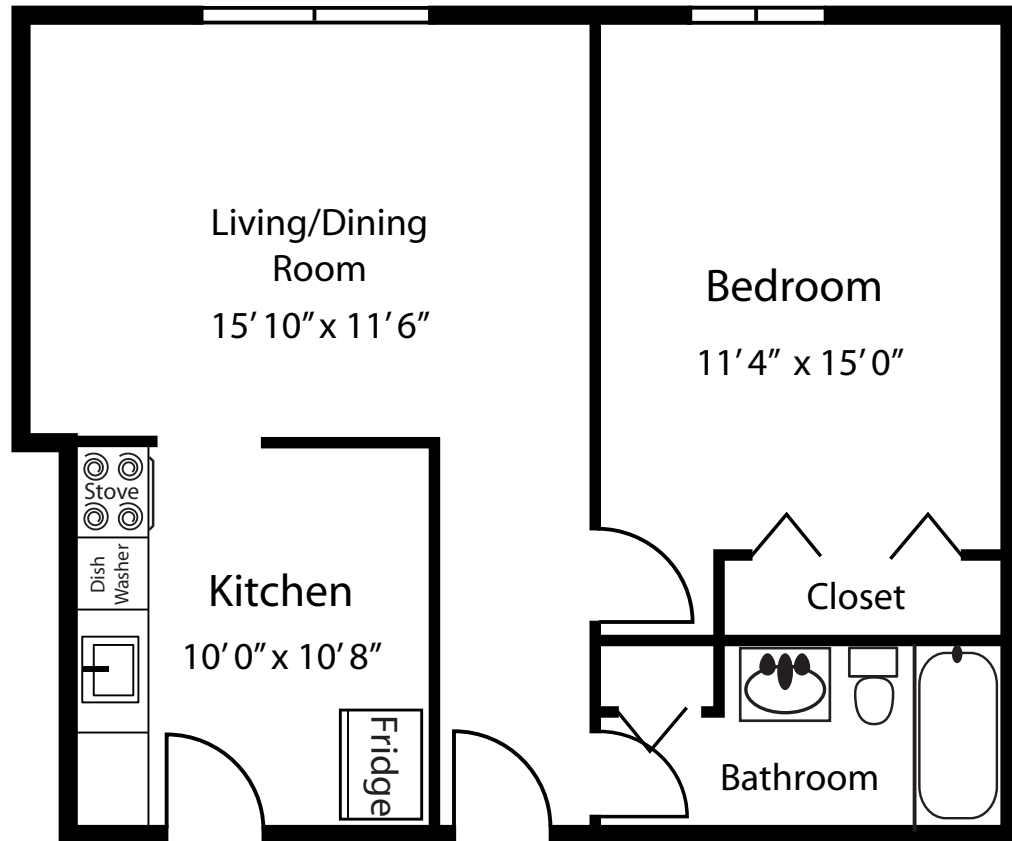

ROCKINGHAM VILLAGE

A P A R T M E N T S

One Bedroom

Bed 1
Bath 1
Sq. Ft. 660

NOT TO SCALE.

Plans, dimensions and features shown are approximate and are subject to change without notice or obligation. Variations may occur depending, for example, on construction variances, location of unit and/or mechanical or structural requirements.